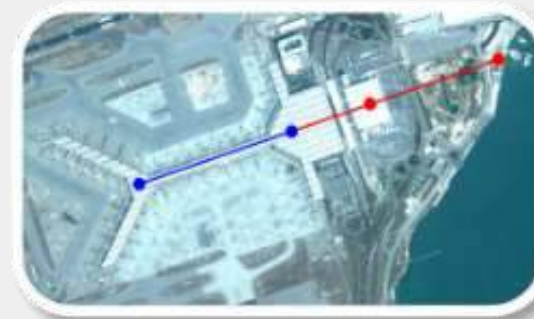

Bonded Bus Departs to Macau

Baggage Reclaim